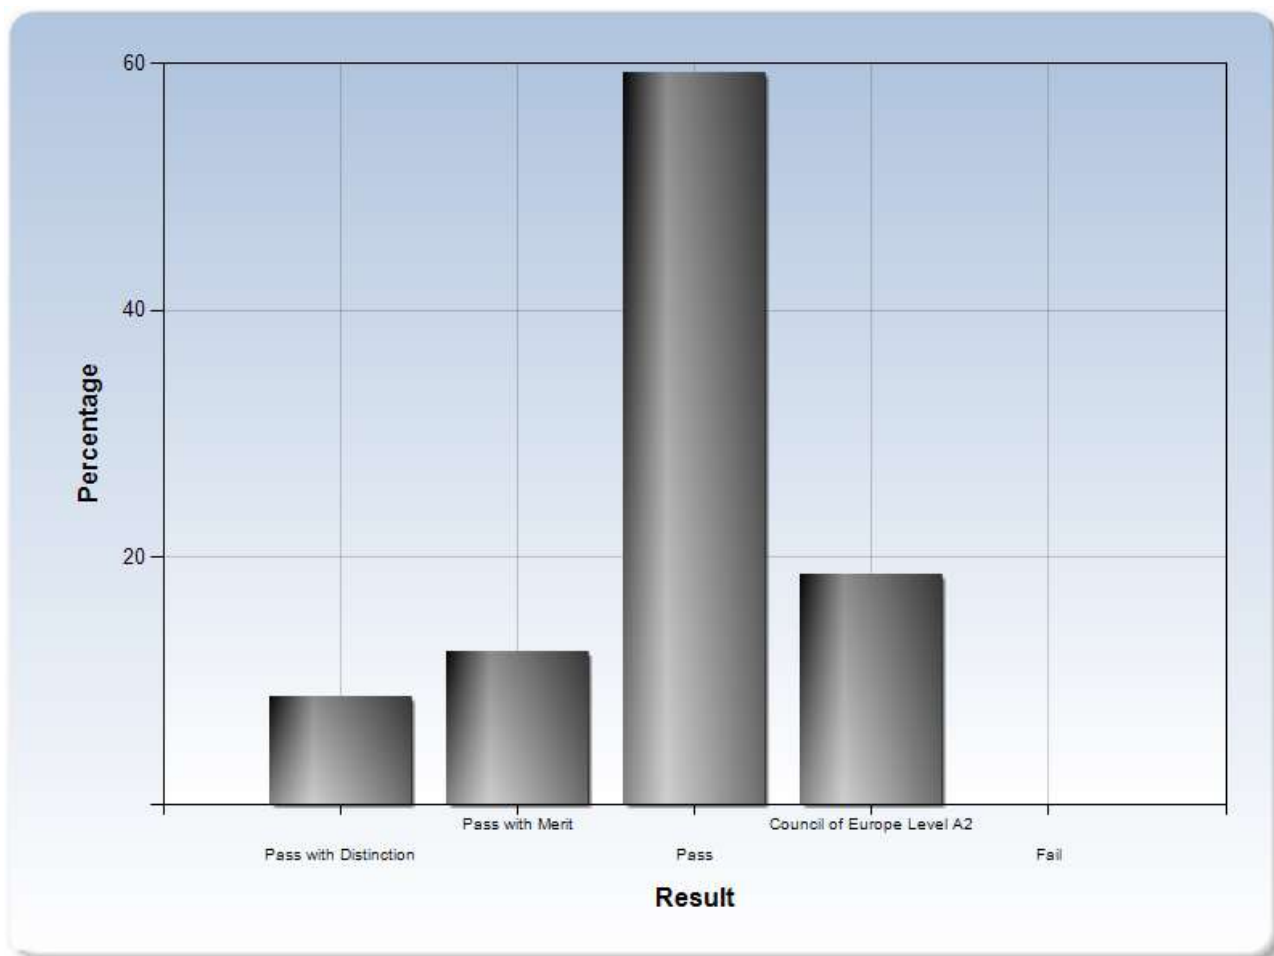

Unione Europea

Liceo Scientifico Statale "E. Fermi"
Cosenza

MIUR

June (A) 2014 PET

Results summary

100% of results released (81 of 81)

Result	Percentage
Percentage Pass with Distinction	8.64%
Percentage Pass with Merit	12.35%
Percentage Pass	59.26%
Percentage Council of Europe Level A2	18.52%
Percentage Fail	0%

Results distribution

Via Isnardi, 2 – Via Molinella, 30 - 87100 COSENZA (CS)

C.F. 80008570784 – C.M. CSPS020001 Telefono **0984/412496** - Fax **0984/412135**

E-mail: csps020001@istruzione.it – csps020001@pec.istruzione.it - Sito Web: www.liceofermics.gov.it